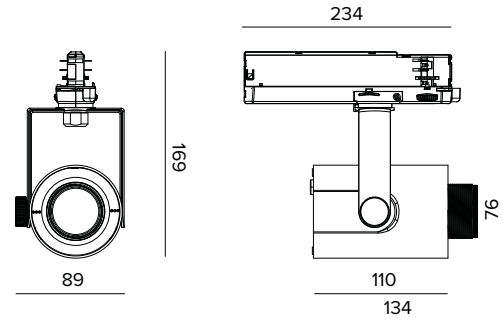

T036ZMP940CAPW | RAY 75 ZOOM

Professional adjustable LED projector with a variable light beam opening

The fixture's photometric values can be found on the following pages

The figures on the drawing are expressed in mm.

Colour and finish: Plaster white

Dimensions: 75

Weight: 0.53Kg

Version: ZOOM PRECISION

Degree of protection: IP20

ELECTRICAL CHARACTERISTICS

CASAMBI electronic driver integrated into the track adapter.

Fixture Power: 20W